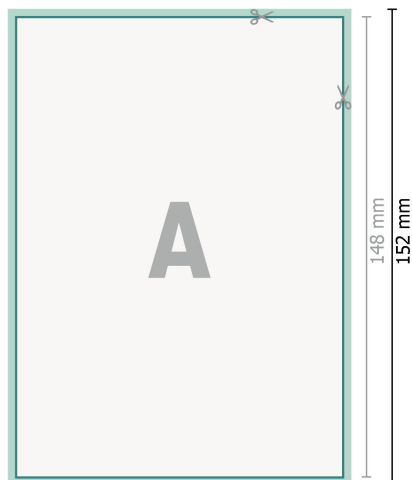

# Wedding cards portrait, A6

2 pages, 300 gsm art print paper

Front side

**Dataformat (incl. 2 mm bleed):**

10,9 x 15,2 cm

**bleed:**

2 mm

**Trimmed size:**

10,5 x 14,8 cm

**Safety margin:**

4 mm

Maintaining space between the text/information and the edge of the trimmed format prevents undesirable cuts.

Reverse side

## Explanation of symbols

 Bleed

 Reading direction

 Trimmed size

 Data format

 We will cut/perforate your product here

## Please note:

Allow for trim allowance and safety margin according to instructions.

Arrange background graphics, images or graphics up to the edge of the data format.

Tolerances may occur during production due to cutting, punching and folding processes.