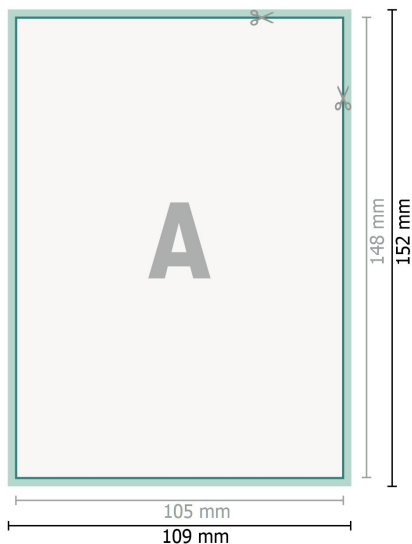

# Wedding cards portrait, A6

2 pages, 300 gsm art print paper

Front side

**Dataformat (incl. 2 mm bleed):**

10,9 x 15,2 cm

**bleed:**

2 mm

**Trimmed size:**

10,5 x 14,8 cm

**Safety margin:**

4 mm

Maintaining space between the text/information and the edge of the trimmed format prevents undesirable cuts.

Reverse side

## Explanation of symbols

 Bleed

 Reading direction

 Trimmed size

 Data format

 We will cut/perforate your product here

## Please note:

Allow for trim allowance and safety margin according to instructions.

Arrange background graphics, images or graphics up to the edge of the data format.

Tolerances may occur during production due to cutting, punching and folding processes.