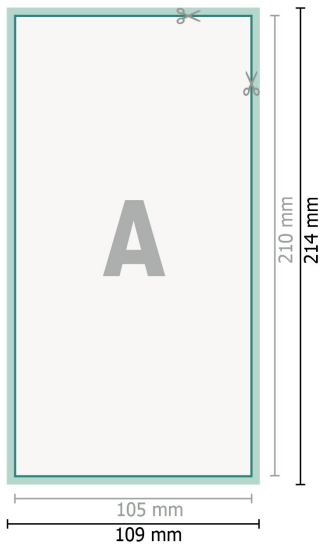

# Wedding cards portrait, DL

2 pages, 300 gsm art print paper

Front side

Reverse side

**Dataformat (incl. 2 mm bleed):**

10,9 x 21,4 cm

**bleed:**

2 mm

**Trimmed size:**

10,5 x 21 cm

**Safety margin:**

4 mm

Maintaining space between the text/information and the edge of the trimmed format prevents undesirable cuts.

### Explanation of symbols

-  Bleed
-  Reading direction
-  Trimmed size
-  Data format
-  We will cut/perforate your product here

### Please note:

Allow for trim allowance and safety margin according to instructions.

Arrange background graphics, images or graphics up to the edge of the data format.

Tolerances may occur during production due to cutting, punching and folding processes.