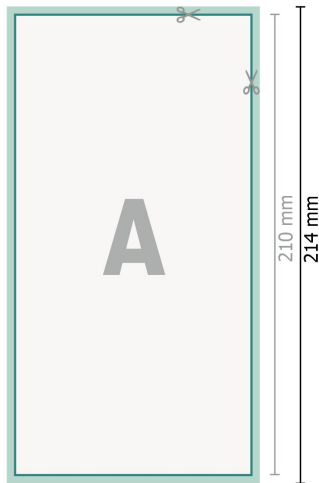

# Wedding cards portrait, DL

2 pages, 300 gsm art print paper

Front side

Reverse side

**Dataformat (incl. 2 mm bleed):**

10,9 x 21,4 cm

**bleed:**

2 mm

**Trimmed size:**

10,5 x 21 cm

**Safety margin:**

4 mm

Maintaining space between the text/information and the edge of the trimmed format prevents undesirable cuts.

### Explanation of symbols

-  Bleed
-  Reading direction
-  Trimmed size
-  Data format
-  We will cut/perforate your product here

### Please note:

Allow for trim allowance and safety margin according to instructions.

Arrange background graphics, images or graphics up to the edge of the data format.

Tolerances may occur during production due to cutting, punching and folding processes.