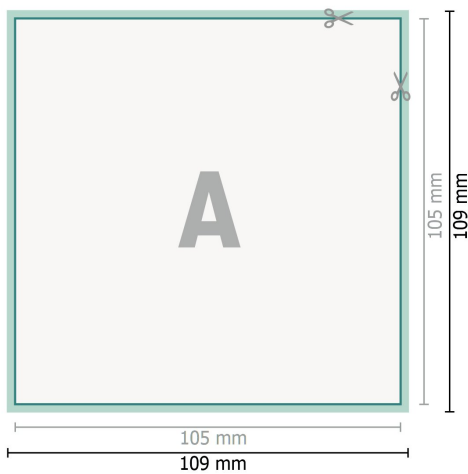

# Wedding cards, A6 square

2 pages, 300 gsm art print paper

Front side

Reverse side

**Dataformat (incl. 2 mm bleed):**

10,9 x 10,9 cm

**bleed:**

2 mm

**Trimmed size:**

10,5 x 10,5 cm

**Safety margin:**

4 mm

Maintaining space between the text/information and the edge of the trimmed format prevents undesirable cuts.

## Explanation of symbols

 Bleed

 Reading direction

 Trimmed size

 Data format

 We will cut/perforate your product here

## Please note:

Allow for trim allowance and safety margin according to instructions.

Arrange background graphics, images or graphics up to the edge of the data format.

Tolerances may occur during production due to cutting, punching and folding processes.