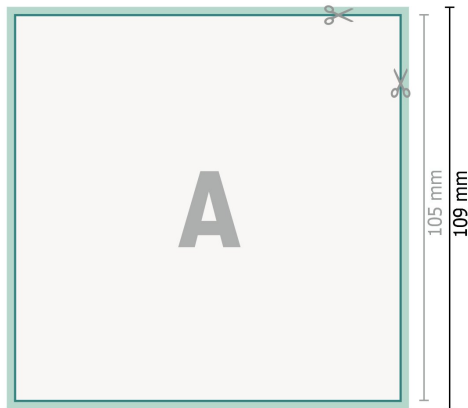

# Wedding cards, A6 square

2 pages, 300 gsm art print paper

Front side

Reverse side

**Dataformat (incl. 2 mm bleed):**

10,9 x 10,9 cm

**bleed:**

2 mm

**Trimmed size:**

10,5 x 10,5 cm

**Safety margin:**

4 mm

Maintaining space between the text/information and the edge of the trimmed format prevents undesirable cuts.

## Explanation of symbols

 Bleed

 Reading direction

 Trimmed size

 Data format

 We will cut/perforate your product here