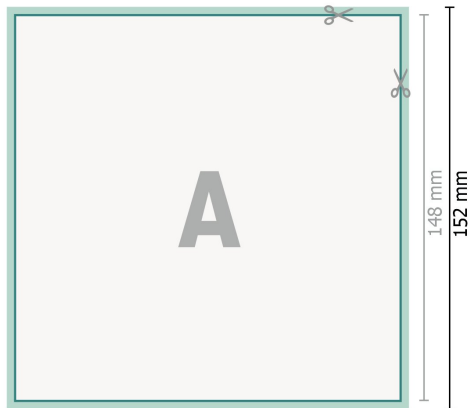

# Wedding cards, A5 square

2 pages, 300 gsm art print paper

Front side

Reverse side

**Dataformat (incl. 2 mm bleed):**

15,2 x 15,2 cm

**bleed:**

2 mm

**Trimmed size:**

14,8 x 14,8 cm

**Safety margin:**

4 mm

Maintaining space between the text/information and the edge of the trimmed format prevents undesirable cuts.

## Explanation of symbols

 Bleed

 Reading direction

 Trimmed size

 Data format

 We will cut/perforate your product here