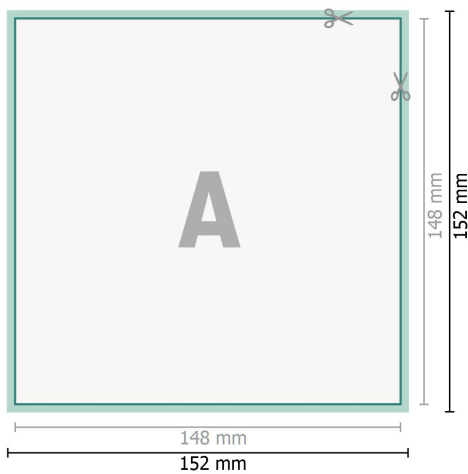

# Wedding cards, A5 square

2 pages, 300 gsm art print paper

Front side

Reverse side

**Dataformat (incl. 2 mm bleed):**

15,2 x 15,2 cm

**bleed:**

2 mm

**Trimmed size:**

14,8 x 14,8 cm

**Safety margin:**

4 mm

Maintaining space between the text/information and the edge of the trimmed format prevents undesirable cuts.

## Explanation of symbols

 Bleed

 Reading direction

 Trimmed size

 Data format

 We will cut/perforate your product here

## Please note:

Allow for trim allowance and safety margin according to instructions.

Arrange background graphics, images or graphics up to the edge of the data format.

Tolerances may occur during production due to cutting, punching and folding processes.