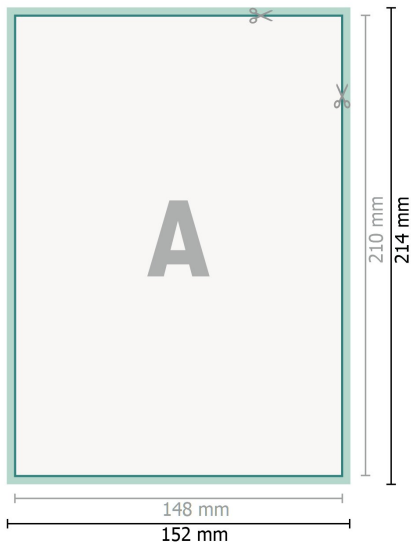

# Wedding cards portrait, A5

2 pages, 300 gsm art print paper

Front side

**Dataformat (incl. 2 mm bleed):**

15,2 x 21,4 cm

**bleed:**

2 mm

**Trimmed size:**

14,8 x 21 cm

**Safety margin:**

4 mm

Maintaining space between the text/information and the edge of the trimmed format prevents undesirable cuts.

Reverse side

## Explanation of symbols

 Bleed

 Reading direction

 Trimmed size

 Data format

 We will cut/perforate your product here

## Please note:

Allow for trim allowance and safety margin according to instructions.

Arrange background graphics, images or graphics up to the edge of the data format.

Tolerances may occur during production due to cutting, punching and folding processes.