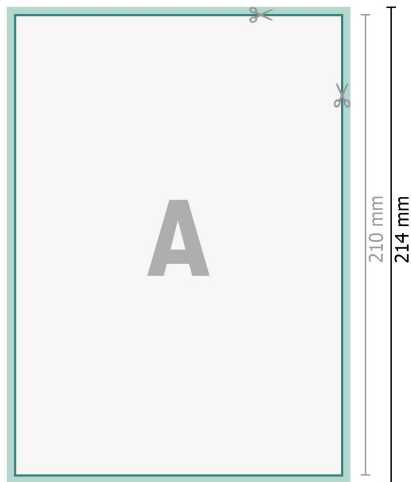

# Wedding cards portrait, A5

2 pages, 300 gsm art print paper

Front side

**Dataformat (incl. 2 mm bleed):**

15,2 x 21,4 cm

**bleed:**

2 mm

**Trimmed size:**

14,8 x 21 cm

**Safety margin:**

4 mm

Maintaining space between the text/information and the edge of the trimmed format prevents undesirable cuts.

Reverse side

## Explanation of symbols

 Bleed

 Reading direction

 Trimmed size

 Data format

 We will cut/perforate your product here

## Please note:

Allow for trim allowance and safety margin according to instructions.

Arrange background graphics, images or graphics up to the edge of the data format.

Tolerances may occur during production due to cutting, punching and folding processes.