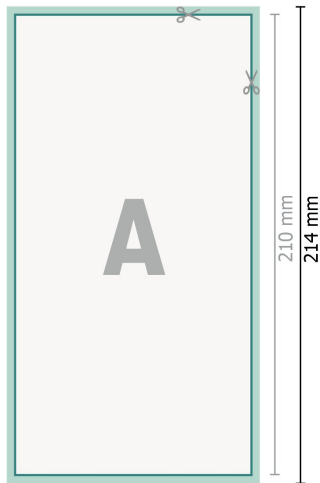

# Wedding cards portrait, DL

2 pages, 300 gsm art print paper

Front side

Reverse side

**Dataformat (incl. 2 mm bleed):**

10,9 x 21,4 cm

**bleed:**

2 mm

**Trimmed size:**

10,5 x 21 cm

**Safety margin:**

4 mm

Maintaining space between the text/information and the edge of the trimmed format prevents undesirable cuts.

### Explanation of symbols

-  Bleed
-  Reading direction
-  Trimmed size
-  Data format
-  We will cut/perforate your product here

### Please note:

Allow for trim allowance and safety margin according to instructions.

Arrange background graphics, images or graphics up to the edge of the data format.

Tolerances may occur during production due to cutting, punching and folding processes.