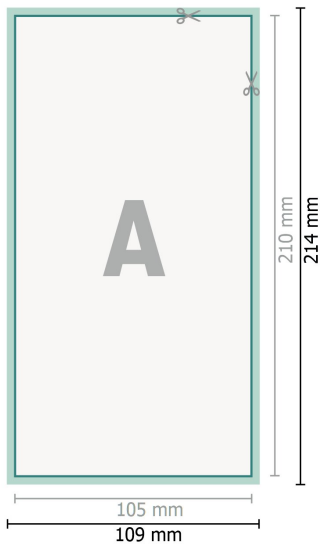

# Wedding cards portrait, DL

2 pages, 300 gsm art print paper

Front side

Reverse side

**Dataformat (incl. 2 mm bleed):**

10,9 x 21,4 cm

**bleed:**

2 mm

**Trimmed size:**

10,5 x 21 cm

**Safety margin:**

4 mm

Maintaining space between the text/information and the edge of the trimmed format prevents undesirable cuts.

### Explanation of symbols

-  Bleed
-  Reading direction
-  Trimmed size
-  Data format
-  We will cut/perforate your product here

### Please note:

Allow for trim allowance and safety margin according to instructions.

Arrange background graphics, images or graphics up to the edge of the data format.

Tolerances may occur during production due to cutting, punching and folding processes.