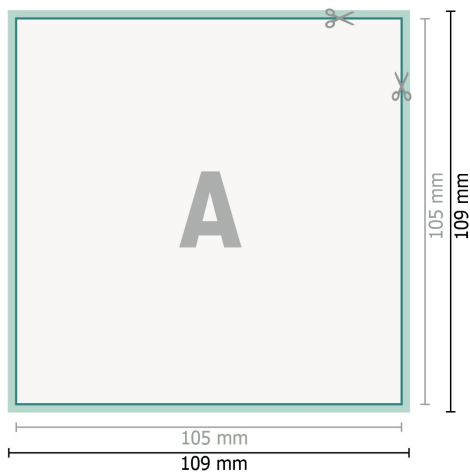

Wedding cards, A6 square

2 pages, 300 gsm art print paper

Front side

Reverse side

Dataformat (incl. 2 mm bleed):

10,9 x 10,9 cm

bleed:

2 mm

Trimmed size:

10,5 x 10,5 cm

Safety margin:

4 mm

Maintaining space between the text/information and the edge of the trimmed format prevents undesirable cuts.

Explanation of symbols

 Bleed

 Reading direction

 Trimmed size

 Data format

 We will cut/perforate your product here

Please note:

Allow for trim allowance and safety margin according to instructions.

Arrange background graphics, images or graphics up to the edge of the data format.