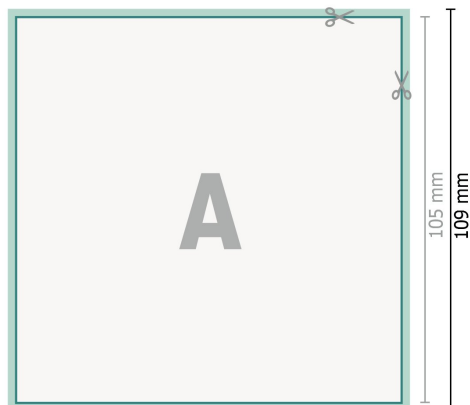

Wedding cards, A6 square

2 pages, 300 gsm art print paper

Front side

Reverse side

Dataformat (incl. 2 mm bleed):

10,9 x 10,9 cm

bleed:

2 mm

Trimmed size:

10,5 x 10,5 cm

Safety margin:

4 mm

Maintaining space between the text/information and the edge of the trimmed format prevents undesirable cuts.

Explanation of symbols

 Bleed

 Reading direction

 Trimmed size

 Data format

 We will cut/perforate your product here

Please note:

Allow for trim allowance and safety margin according to instructions.

Arrange background graphics, images or graphics up to the edge of the data format.