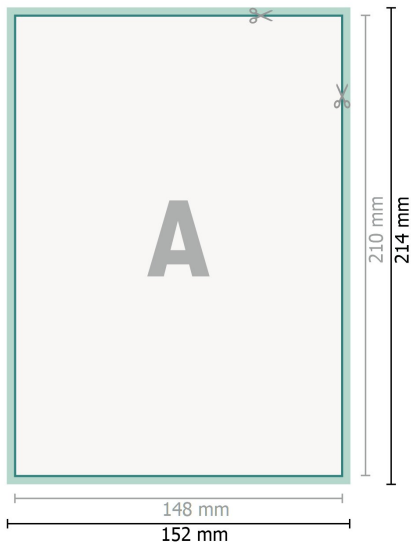

Wedding cards portrait, A5

2 pages, 300 gsm art print paper

Front side

Dataformat (incl. 2 mm bleed):

15,2 x 21,4 cm

bleed:

2 mm

Trimmed size:

14,8 x 21 cm

Safety margin:

4 mm

Maintaining space between the text/information and the edge of the trimmed format prevents undesirable cuts.

Reverse side

Explanation of symbols

 Bleed

 Reading direction

 Trimmed size

 Data format

 We will cut/perforate your product here

Please note:

Allow for trim allowance and safety margin according to instructions.

Arrange background graphics, images or graphics up to the edge of the data format.