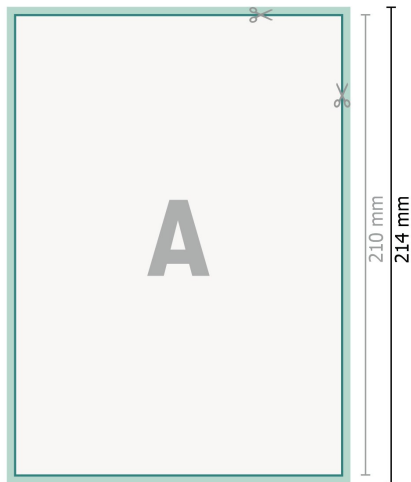

Wedding cards portrait, A5

2 pages, 300 gsm art print paper

Front side

Dataformat (incl. 2 mm bleed):

15,2 x 21,4 cm

bleed:

2 mm

Trimmed size:

14,8 x 21 cm

Safety margin:

4 mm

Maintaining space between the text/information and the edge of the trimmed format prevents undesirable cuts.

Reverse side

Explanation of symbols

 Bleed

 Reading direction

 Trimmed size

 Data format

 We will cut/perforate your product here

Please note:

Allow for trim allowance and safety margin according to instructions.

Arrange background graphics, images or graphics up to the edge of the data format.