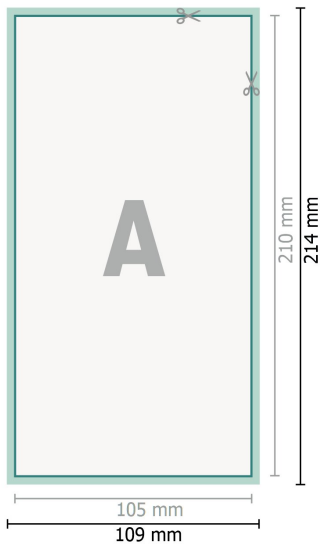

Wedding cards portrait, DL

2 pages, 300 gsm art print paper

Front side

Reverse side

Dataformat (incl. 2 mm bleed):

10,9 x 21,4 cm

bleed:

2 mm

Trimmed size:

10,5 x 21 cm

Safety margin:

4 mm

Maintaining space between the text/information and the edge of the trimmed format prevents undesirable cuts.

Explanation of symbols

-  Bleed
-  Reading direction
-  Trimmed size
-  Data format
-  We will cut/perforate your product here

Please note:

Allow for trim allowance and safety margin according to instructions.

Arrange background graphics, images or graphics up to the edge of the data format.

Tolerances may occur during production due to cutting, punching and folding processes.