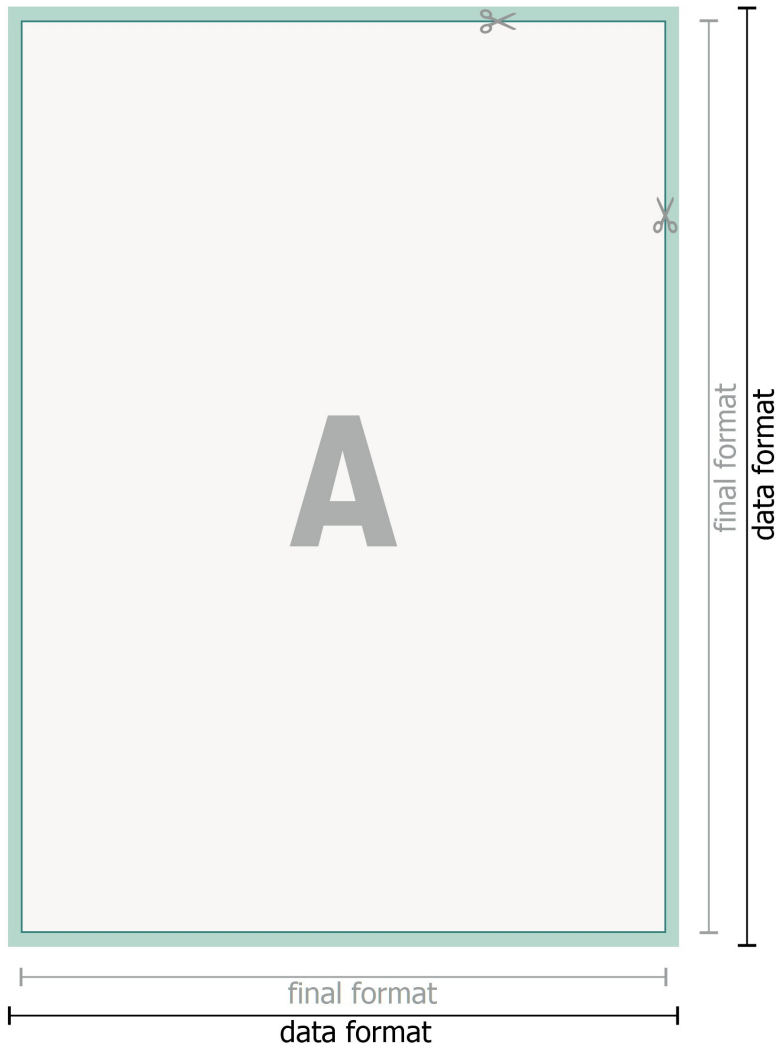

# Square self-adhesive labels, free format

## free format selection

**bleed:**  
2 mm

**Safety margin:**  
4 mm

Maintaining space between the text/information and the edge of the trimmed format prevents undesirable cuts.

## Explanation of symbols

 Bleed

 Reading direction

 Trimmed size

 Data format

 We will cut/perforate your product here

## Please note:

Allow for trim allowance and safety margin according to instructions.

Arrange background graphics, images or graphics up to the edge of the data format.

Tolerances may occur during production due to cutting, punching and folding processes.