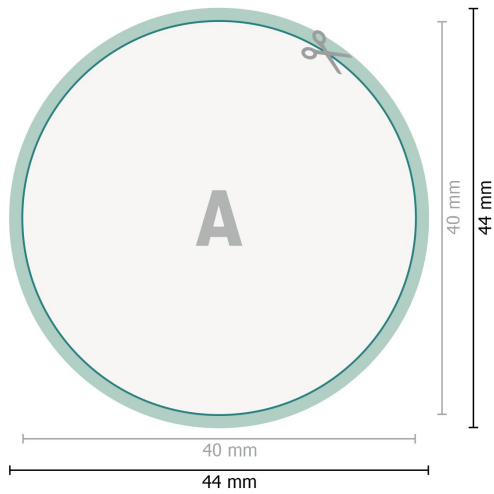

# Aufkleber, rund, 4,0 cm Durchmesser

**Dataformat (incl. mm bleed):**

4,4 x 4,4 cm

**bleed:**

mm

**Trimmed size:**

4 x 4 cm

**Safety margin:**

4 mm

Maintaining space between the text/information and the edge of the trimmed format prevents undesirable cuts.

**Explanation of symbols**

 Bleed

 Reading direction

 Trimmed size

 Data format

 We will cut/perforate your product here

**Please note:**

Allow for trim allowance and safety margin according to instructions.

Arrange background graphics, images or graphics up to the edge of the data format.

Tolerances may occur during production due to cutting, punching and folding processes.