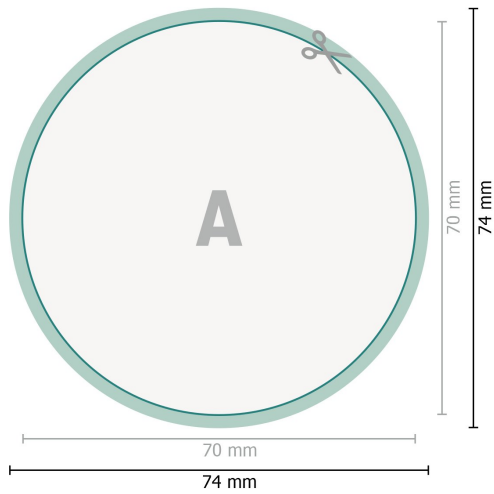

# Aufkleber, rund, 7,0 cm Durchmesser

**Dataformat (incl. mm bleed):**

7,4 x 7,4 cm

**bleed:**

mm

**Trimmed size:**

7 x 7 cm

**Safety margin:**

4 mm

Maintaining space between the text/information and the edge of the trimmed format prevents undesirable cuts.

**Explanation of symbols**

 Bleed

 Reading direction

 Trimmed size

 Data format

 We will cut/perforate your product here

**Please note:**

Allow for trim allowance and safety margin according to instructions.

Arrange background graphics, images or graphics up to the edge of the data format.

Tolerances may occur during production due to cutting, punching and folding processes.