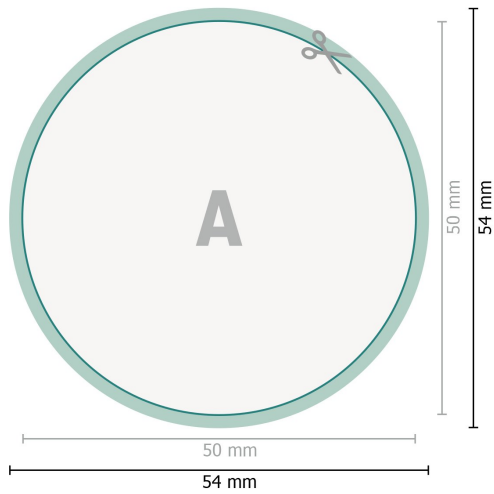

# Aufkleber, rund, 5,0 cm Durchmesser

**Dataformat (incl. mm bleed):**

5,4 x 5,4 cm

**bleed:**

mm

**Trimmed size:**

5 x 5 cm

**Safety margin:**

4 mm

Maintaining space between the text/information and the edge of the trimmed format prevents undesirable cuts.

**Explanation of symbols**

 Bleed

 Reading direction

 Trimmed size

 Data format

 We will cut/perforate your product here

**Please note:**

Allow for trim allowance and safety margin according to instructions.

Arrange background graphics, images or graphics up to the edge of the data format.

Tolerances may occur during production due to cutting, punching and folding processes.