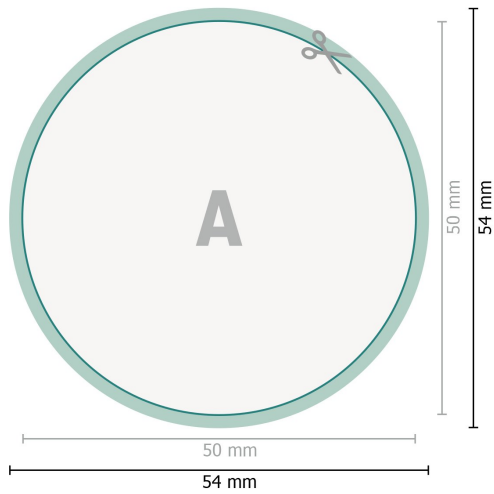

# Aufkleber, rund, 5,0 cm Durchmesser

**Dataformat (incl. 2 mm bleed):**

5,4 x 5,4 cm

**bleed:**

2 mm

**Trimmed size:**

5 x 5 cm

**Safety margin:**

4 mm

Maintaining space between the text/information and the edge of the trimmed format prevents undesirable cuts.

**Explanation of symbols**

 Bleed

 Reading direction

 Trimmed size

 Data format

 We will cut/perforate your product here

**Please note:**

Allow for trim allowance and safety margin according to instructions.

Arrange background graphics, images or graphics up to the edge of the data format.

Tolerances may occur during production due to cutting, punching and folding processes.