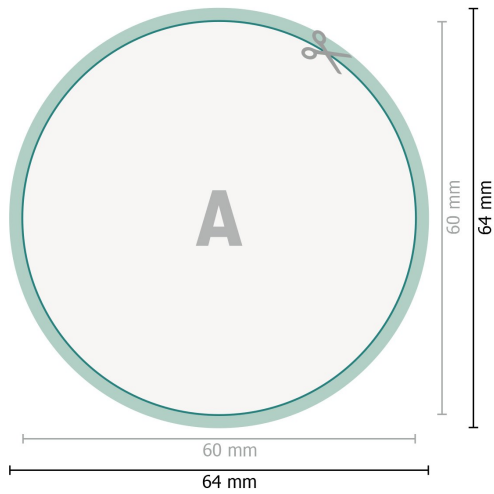

Aufkleber, rund, 6,0 cm Durchmesser

**Dataformat (incl. 2 mm bleed):**

6,4 x 6,4 cm

bleed:

2 mm

Trimmed size:

6 x 6 cm

Safety margin:

4 mm

Maintaining space between the text/information and the edge of the trimmed format prevents undesirable cuts.

Explanation of symbols

 Bleed

 Reading direction

 Trimmed size

 Data format

 We will cut/perforate your product here

Please note:

Allow for trim allowance and safety margin according to instructions.

Arrange background graphics, images or graphics up to the edge of the data format.

Tolerances may occur during production due to cutting, punching and folding processes.