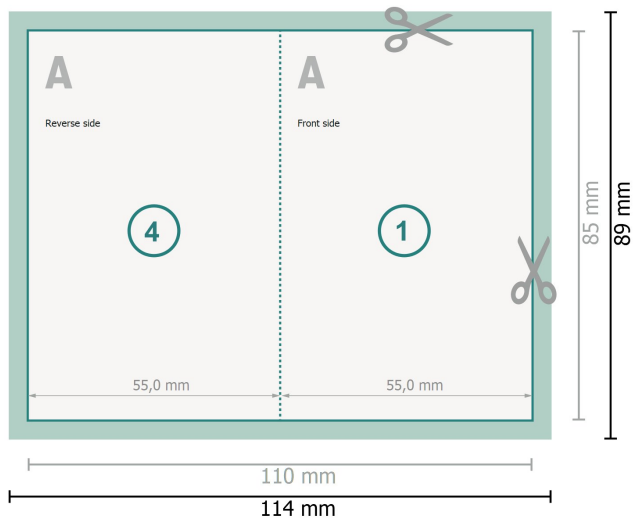

Folded Cards, Portrait, 5.5 x 8.5 cm

1 fold

Dataformat (incl. 2 mm bleed):

11,4 x 8,9 cm

bleed:

2 mm

Trimmed size:

11 x 8,5 cm

Trimmed size (closed):

5,5 x 8,5 cm

Safety margin:

4 mm

Maintaining space between the text/information and the edge of the trimmed format prevents undesirable cuts.

Explanation of symbols

 Bleed

 Reading direction

 Trimmed size

 Data format

 Creasing/Folding

Please note:

Allow for trim allowance and safety margin according to instructions.

Arrange background graphics, images or graphics up to the edge of the data format.