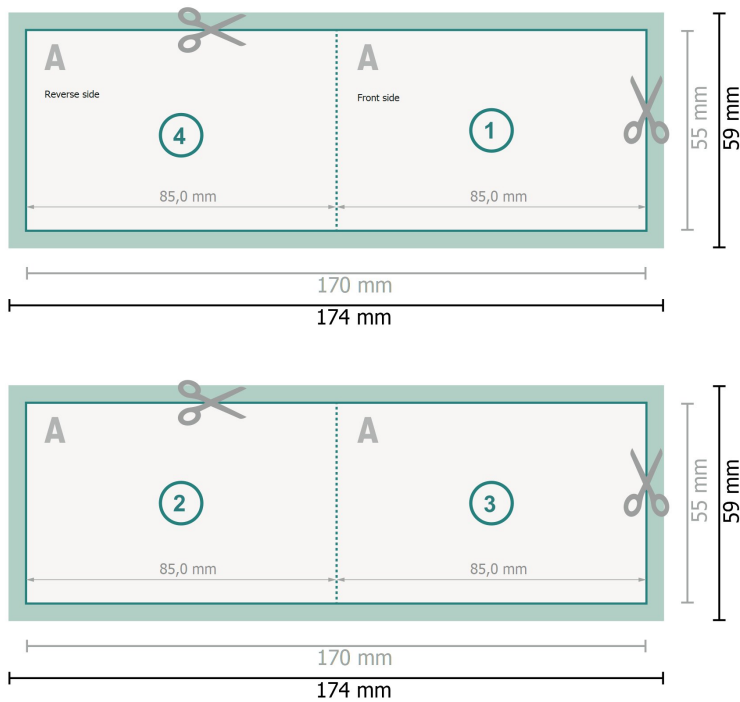

Folded Cards, Landscape, 8.5 x 5.5 cm

1 fold

Dataformat (incl. 2 mm bleed):

17,4 x 5,9 cm

bleed:

2 mm

Trimmed size:

17 x 5,5 cm

Trimmed size (closed):

8,5 x 5,5 cm

Safety margin:

4 mm

Maintaining space between the text/information and the edge of the trimmed format prevents undesirable cuts.

Explanation of symbols

 Bleed

 Reading direction

 Trimmed size

 Data format

 Creasing/Folding

Please note:

Allow for trim allowance and safety margin according to instructions.

Arrange background graphics, images or graphics up to the edge of the data format.