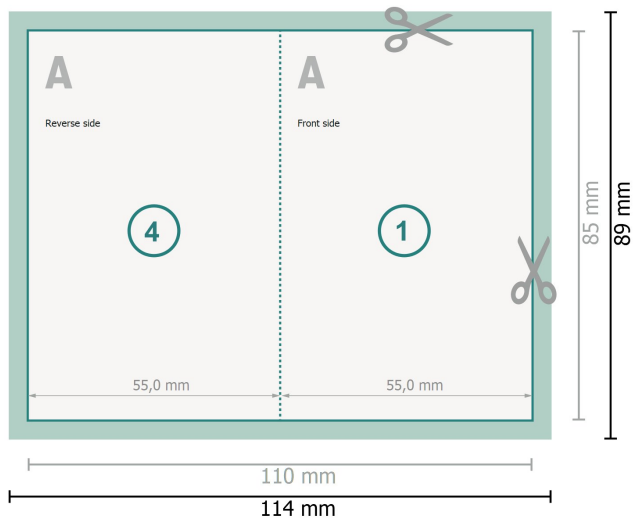

# Folded Cards, Portrait, 5.5 x 8.5 cm

1 fold

## Dataformat (incl. 2 mm bleed):

11,4 x 8,9 cm

## Trimmed size:

11 x 8,5 cm

## Trimmed size (closed):

5,5 x 8,5 cm