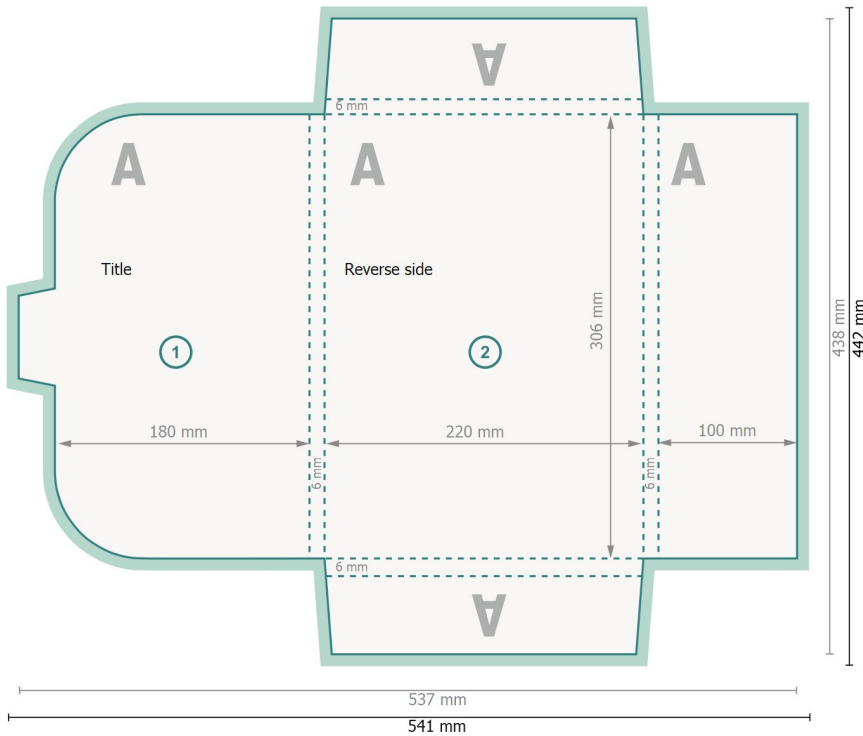

Gift card holder with tuck tab flap for A4, printed on one side

#22 fold-in flaps on all sides

Outside

Dataformat (incl. 2 mm bleed):
54,1 x 44,2 cm

Trimmed size:
53,7 x 43,8 cm

Trimmed size (closed):
22 x 30,6 cm

bleed:
2 mm

Safety margin:
4 mm

Maintaining space between the text/information and the edge of the trimmed format prevents undesirable cuts.

Explanation of symbols

-  Bleed
-  Reading direction
-  Trimmed size
-  Data format
-  We will cut/perforate your product here
-  Creasing/Folding

Please note:

Allow for trim allowance and safety margin according to instructions.

Arrange background graphics, images or graphics up to the edge of the data format.

Tolerances may occur during production due to cutting, punching and folding processes.