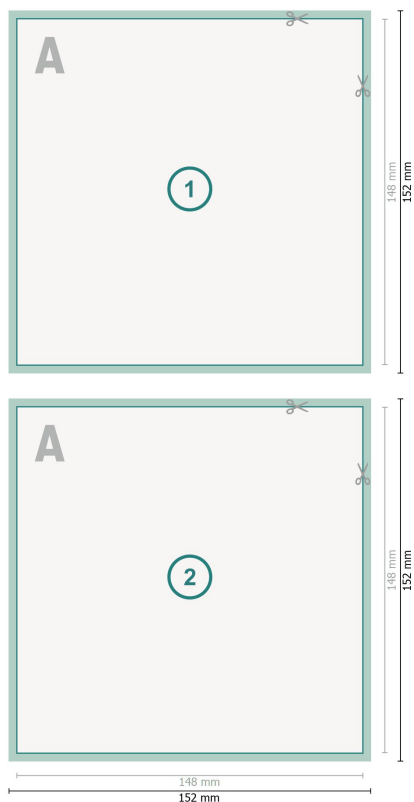

Flyers & Leaflets, A5-Square, printed on both sides

Dataformat (incl. 2 mm bleed):

15,2 x 15,2 cm

bleed:

2 mm

Trimmed size:

14,8 x 14,8 cm

Safety margin:

4 mm

Maintaining space between the text/information and the edge of the trimmed format prevents undesirable cuts.

Explanation of symbols

-  Bleed
-  Reading direction
-  Trimmed size
-  Data format
-  We will cut/perforate your product here

Please note:

Allow for trim allowance and safety margin according to instructions.

Arrange background graphics, images or graphics up to the edge of the data format.

Tolerances may occur during production due to cutting, punching and folding processes.