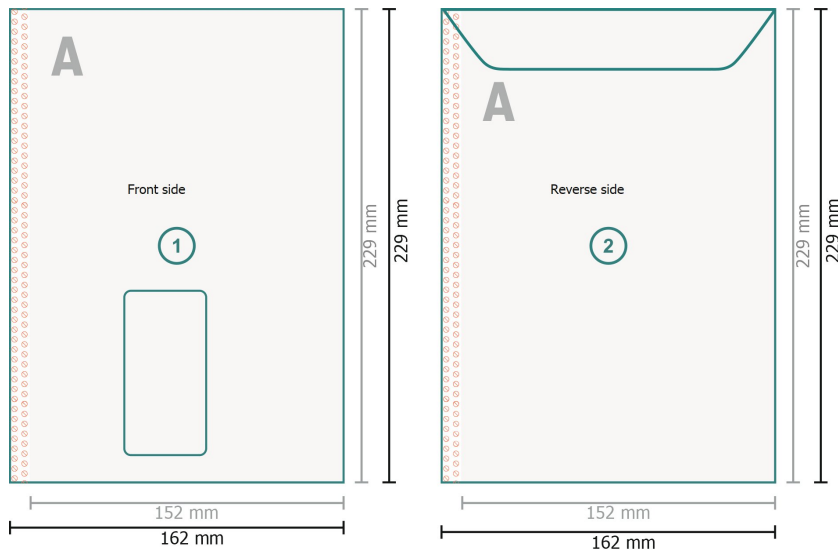

Versandtasche C5, 4/4-farbig

with window left, 90 gsm offset paper

Trimmed size:
16,2 x 22,9 cm

Printable area:
15,2 x 22,9 cm

Safety margin:
4 mm

Maintaining space between the text/information and the edge of the trimmed format prevents undesirable cuts.

Explanation of symbols

-  Bleed
-  Reading direction
-  Trimmed size
-  Data format
-  We will cut/perforate your product here
-  Not printable
-  Creasing/Folding

Please note:

Allow for trim allowance and safety margin according to instructions.

Arrange background graphics, images or graphics up to the edge of the data format.

Tolerances may occur during production due to cutting, punching and folding processes.

Printing data: Instructions and templates can be found under the menu item *Printing data* at www.onlineprinters.ie