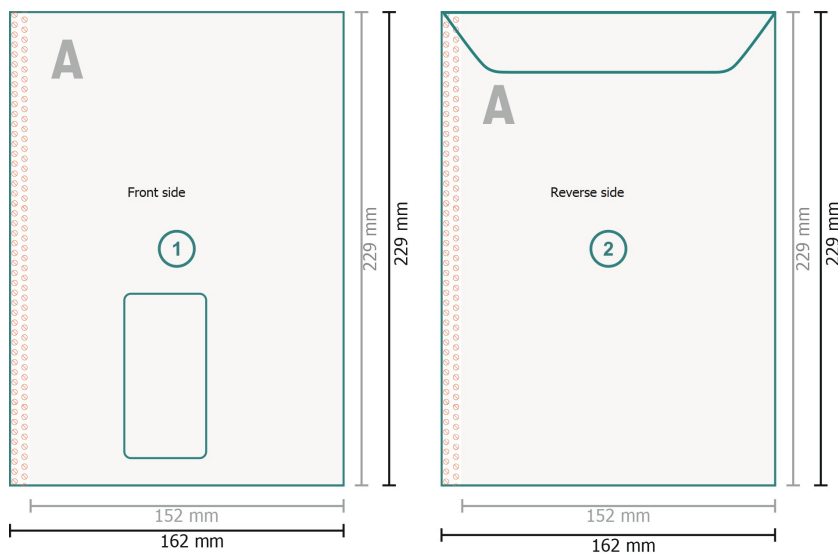

Versandtaschen Sonderfarben C5, mit Haftklebestreifen

with window left, 90 gsm offset paper

Trimmed size:

16,2 x 22,9 cm

Printable area:

15,2 x 22,9 cm

Safety margin:

4 mm

Maintaining space between the text/information and the edge of the trimmed format prevents undesirable cuts.

Explanation of symbols

-  Bleed
-  Reading direction
-  Trimmed size
-  Data format
-  We will cut/perforate your product here
-  Not printable
-  Creasing/Folding

Please note:

Allow for trim allowance and safety margin according to instructions.

Arrange background graphics, images or graphics up to the edge of the data format.

Tolerances may occur during production due to cutting, punching and folding processes.