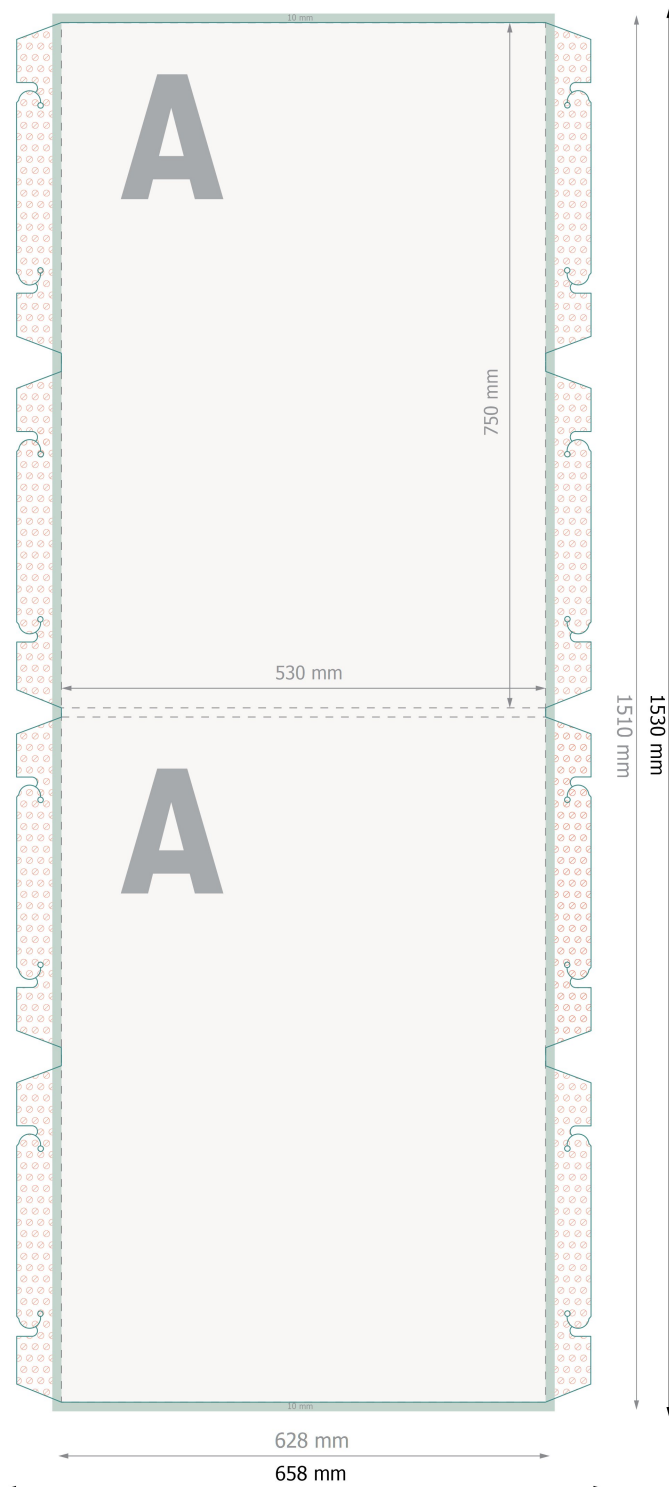

# Ellipse display, small, 53 x 151 cm

**Data format:**  
65,8 x 153 cm

**Trimmed size:**  
62,8 x 151 cm

**Printable area:**  
53 x 151 cm

**Fold-over edge:**  
1 cm

**Safety margin:**  
10 mm

Maintaining space between the text/information and the edge of the trimmed format prevents undesirable cuts.

## Explanation of symbols

—| Trimmed size

—| Data format

—| Printable area

█ Fold-over edge

Please remove the die line from the download template before generating your printfiles. Please provide a second file (view file) to specify the position of the die line.

## Please note:

Allow for trim allowance and safety margin according to instructions.

Arrange background graphics, images or graphics up to the edge of the data format.

Tolerances may occur during production due to cutting, punching and folding processes.