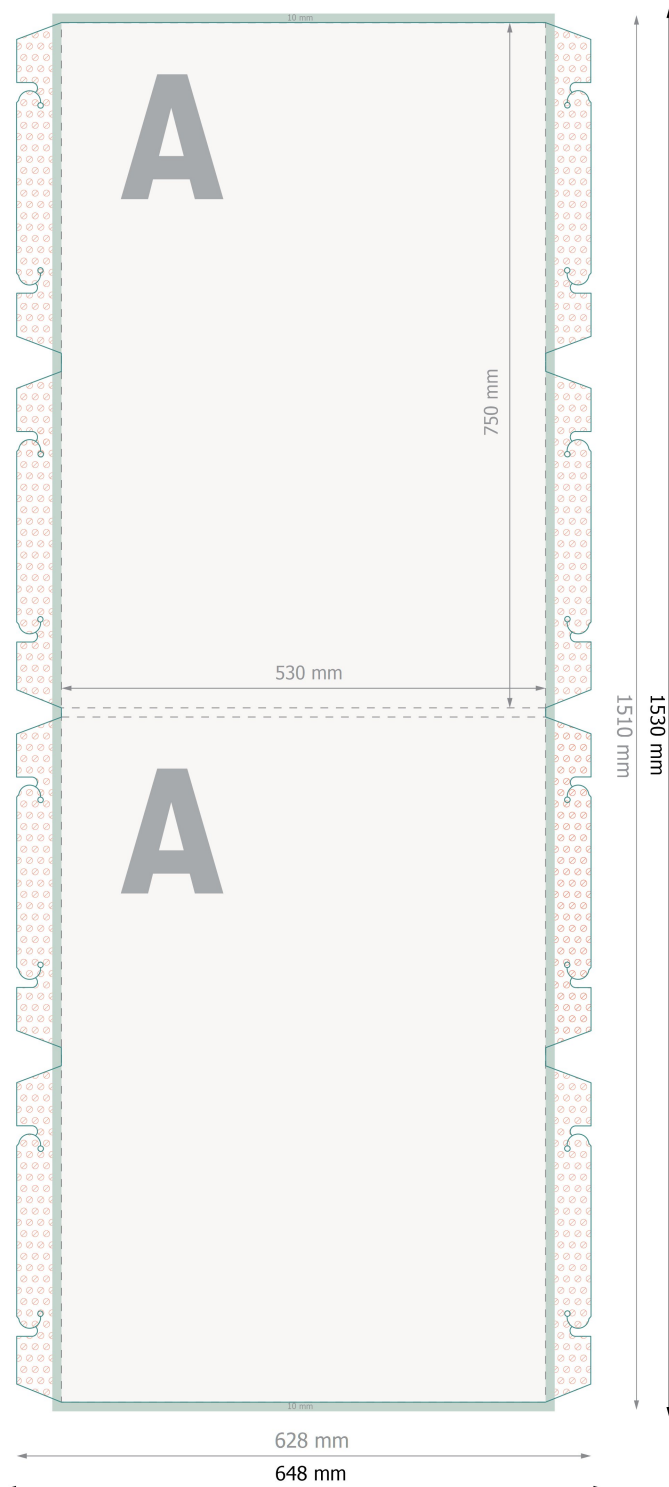

Ellipse display, small, 53 x 151 cm

Data format:
64,8 x 153 cm

Trimmed size:
62,8 x 151 cm

Printable area:
53 x 151 cm

Fold-over edge:
1 cm

Safety margin:
10 mm

Maintaining space between the text/information and the edge of the trimmed format prevents undesirable cuts.

Explanation of symbols

—|— Trimmed size

—|— Data format

—|— Printable area

█ Fold-over edge

Please remove the die line from the download template before generating your printfiles. Please provide a second file (view file) to specify the position of the die line.

Please note:

Allow for trim allowance and safety margin according to instructions.

Arrange background graphics, images or graphics up to the edge of the data format.

Tolerances may occur during production due to cutting, punching and folding processes.