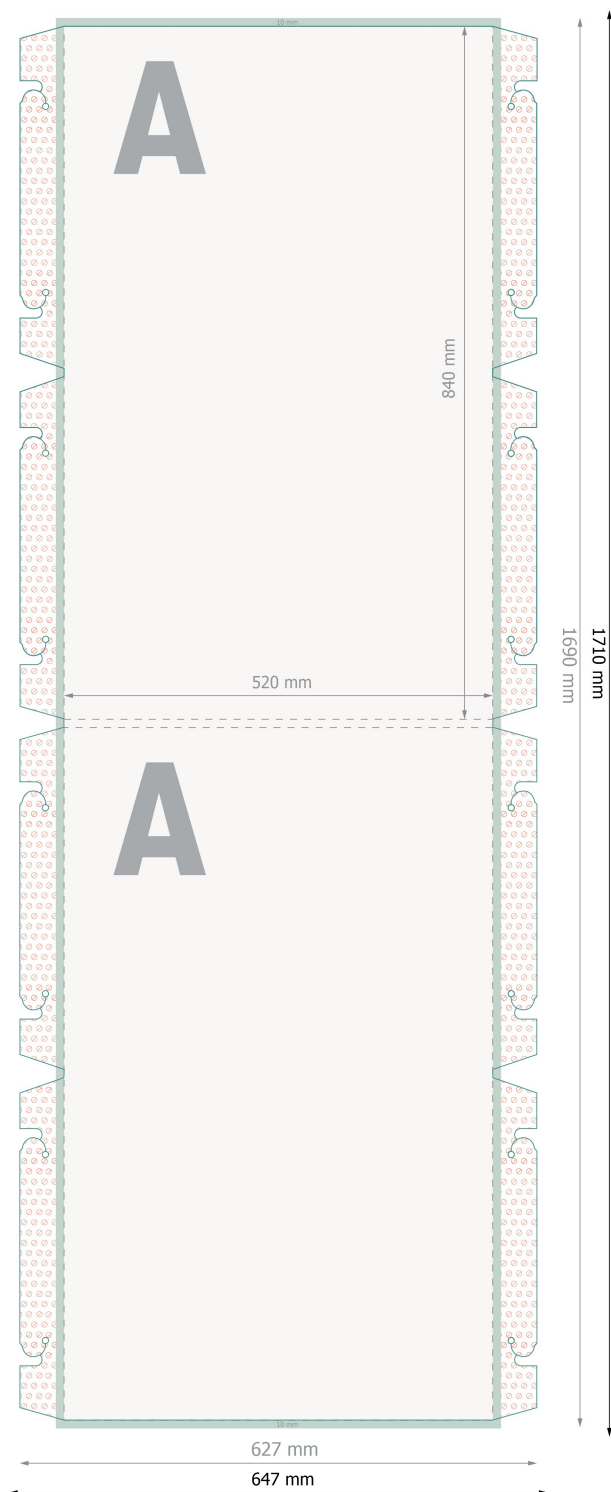

Ellipse display, medium, 52 x 169 cm

Please remove the die line from the download template before generating your printfiles.
Please provide a second file (view file) to specify the position of the die line.

Data format:
64,7 x 171 cm

Trimmed size:
62,7 x 169 cm

Printable area:
52 x 169 cm

Fold-over edge:
1 cm

Safety margin:
10 mm
Maintaining space between the text/information and the edge of the trimmed format prevents undesirable cuts.

Explanation of symbols

-  Trimmed size
-  Data format
-  Printable area
-  Fold-over edge

Please note:

Allow for trim allowance and safety margin according to instructions.

Arrange background graphics, images or graphics up to the edge of the data format.