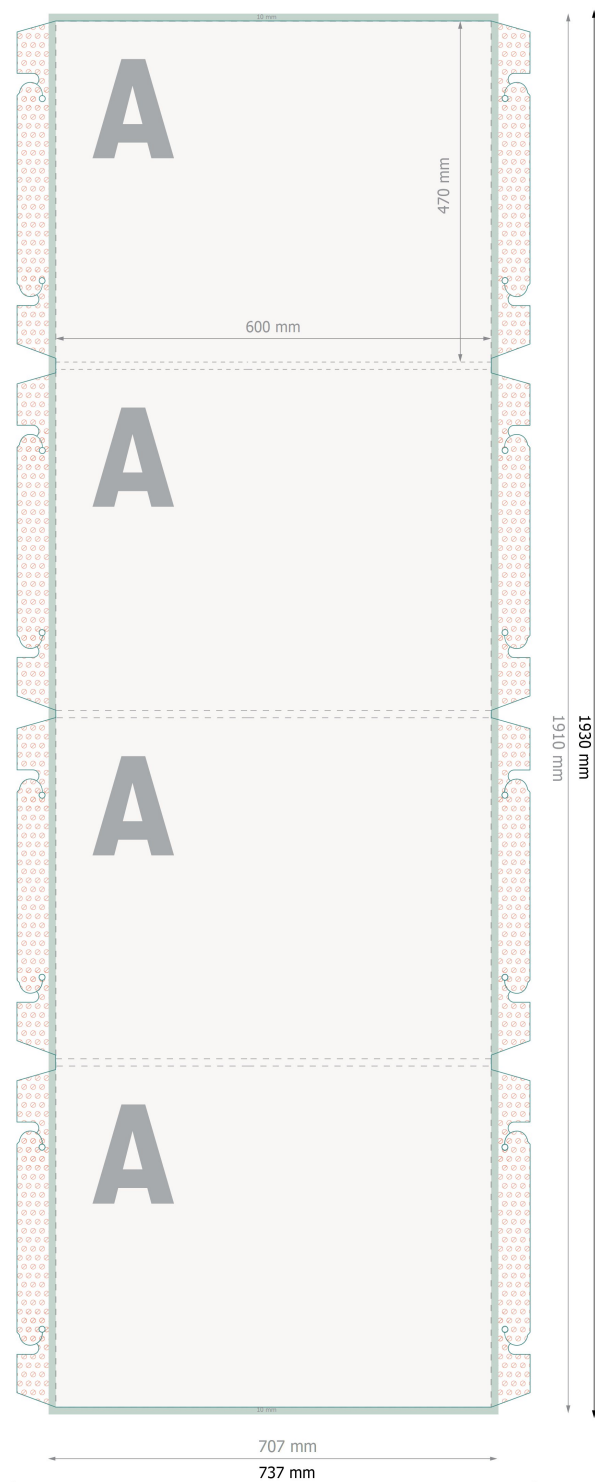

Ellipse display, large, 60 x 191 cm

Please remove the die line from the download template before generating your printfiles. Please provide a second file (view file) to specify the position of the die line.

Data format:
73,7 x 193 cm

Trimmed size:
70,7 x 191 cm

Printable area:
60 x 191 cm

Fold-over edge:
1 cm

Safety margin:
10 mm

Maintaining space between the text/information and the edge of the trimmed format prevents undesirable cuts.

Explanation of symbols

—| Trimmed size

—| Data format

—| Printable area

█ Fold-over edge

Please note:

Allow for trim allowance and safety margin according to instructions.

Arrange background graphics, images or graphics up to the edge of the data format.

Tolerances may occur during production due to cutting, punching and folding processes.

Printing data: Instructions and templates can be found under the menu item *Printing data* at www.onlineprinters.ie