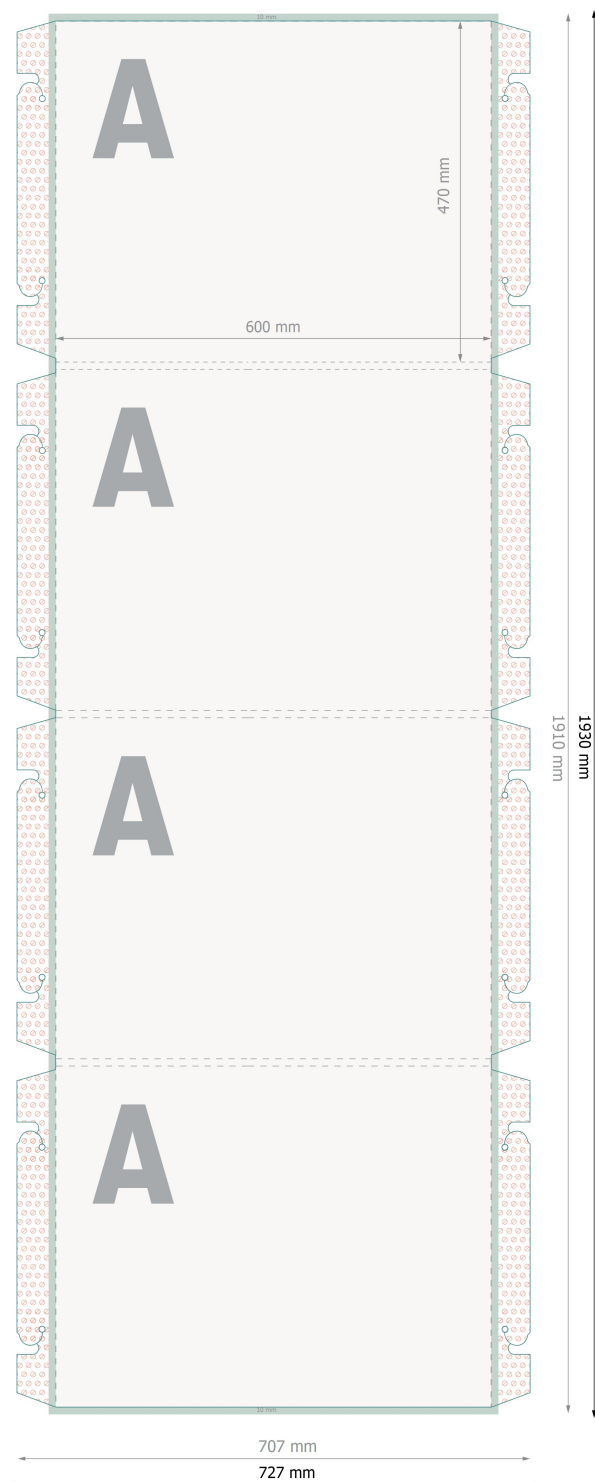

Ellipse display, large, 60 x 191 cm

Please remove the die line from the download template before generating your printfiles. Please provide a second file (view file) to specify the position of the die line.

Data format:
72,7 x 193 cm

Trimmed size:
70,7 x 191 cm

Printable area:
60 x 191 cm

Fold-over edge:
1 cm

Safety margin:
10 mm

Maintaining space between the text/information and the edge of the trimmed format prevents undesirable cuts.

Explanation of symbols

—| Trimmed size

—| Data format

—| Printable area

—| Fold-over edge

Please note:

Allow for trim allowance and safety margin according to instructions.

Arrange background graphics, images or graphics up to the edge of the data format.

Tolerances may occur during production due to cutting, punching and folding processes.

Printing data: Instructions and templates can be found under the menu item *Printing data* at www.onlineprinters.ie