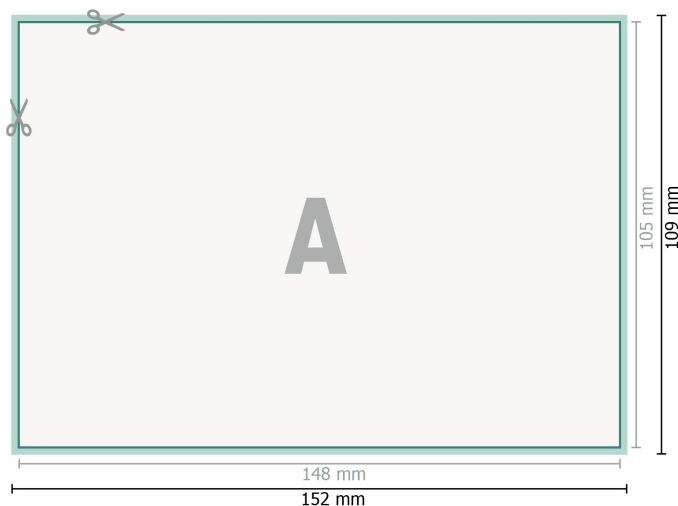

Front side

Rückseite

Dataformat (incl. 2 mm bleed):

15,2 x 10,9 cm

bleed:

2 mm

Trimmed size:

14,8 x 10,5 cm

Safety margin:

4 mm

Maintaining space between the text/information and the edge of the trimmed format prevents undesirable cuts.

Explanation of symbols

-  Bleed
-  Reading direction
-  Trimmed size
-  Data format
-  We will cut/perforate your product here

Please note:

Allow for trim allowance and safety margin according to instructions.

Arrange background graphics, images or graphics up to the edge of the data format.

Tolerances may occur during production due to cutting, punching and folding processes.