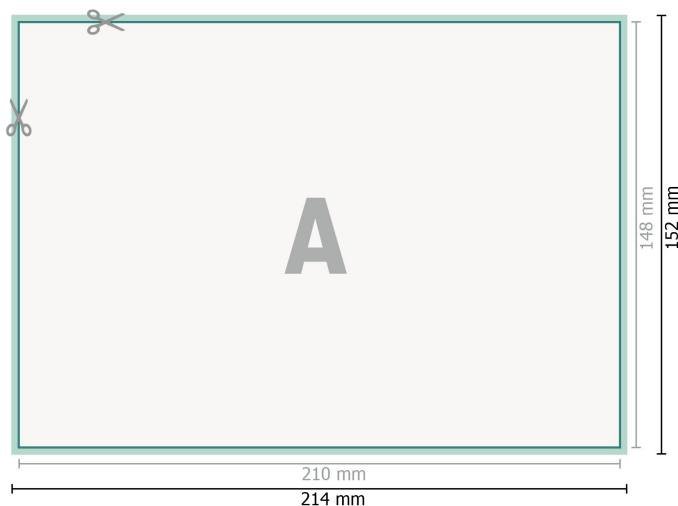

Front side

Rückseite

Dataformat (incl. 2 mm bleed):

21,4 x 15,2 cm

bleed:

2 mm

Trimmed size:

21 x 14,8 cm

Safety margin:

4 mm

Maintaining space between the text/information and the edge of the trimmed format prevents undesirable cuts.

Explanation of symbols

-  Bleed
-  Reading direction
-  Trimmed size
-  Data format
-  We will cut/perforate your product here

Please note:

Allow for trim allowance and safety margin according to instructions.

Arrange background graphics, images or graphics up to the edge of the data format.

Tolerances may occur during production due to cutting, punching and folding processes.