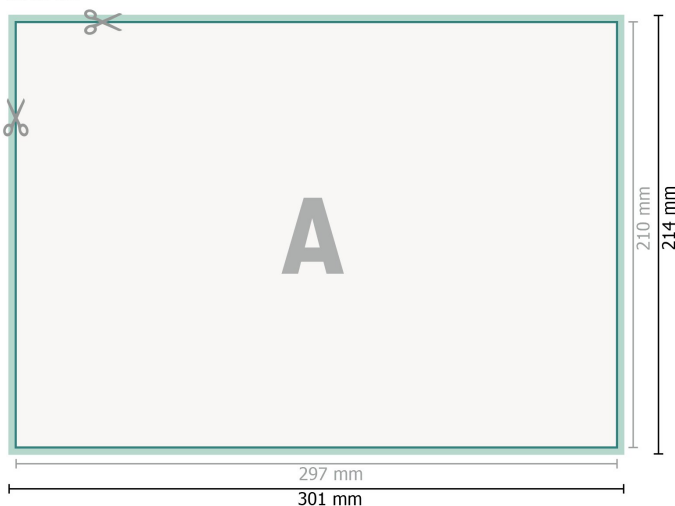

Front side

Rückseite

Dataformat (incl. 2 mm bleed):

30,1 x 21,4 cm

bleed:

2 mm

Trimmed size:

29,7 x 21 cm

Safety margin:

4 mm

Maintaining space between the text/information and the edge of the trimmed format prevents undesirable cuts.

Explanation of symbols

-  Bleed
-  Reading direction
-  Trimmed size
-  Data format
-  We will cut/perforate your product here

Please note:

Allow for trim allowance and safety margin according to instructions.

Arrange background graphics, images or graphics up to the edge of the data format.

Tolerances may occur during production due to cutting, punching and folding processes.