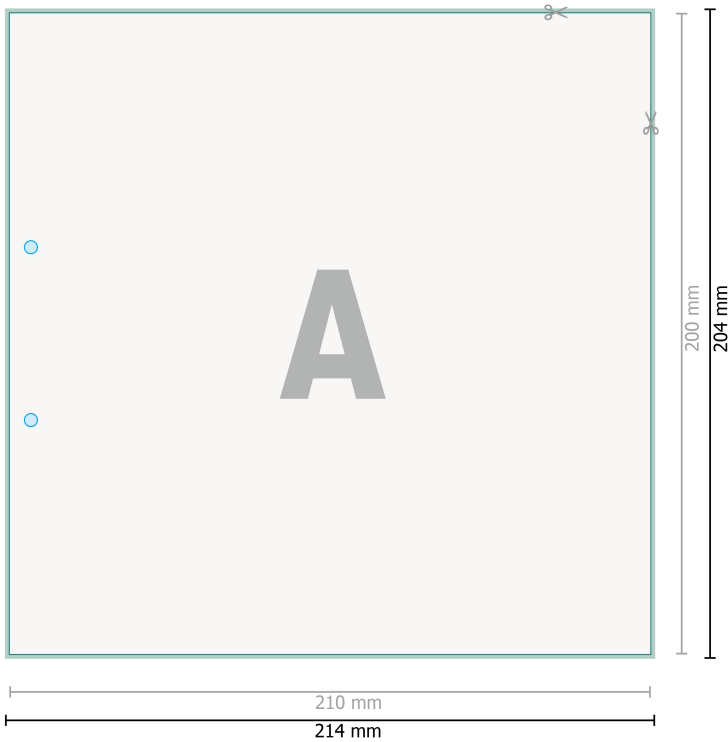

Letterheads, 21 x 20 cm, printed on one side
no fold

Optional drilled holes

Dataformat (incl. 2 mm bleed):

21,4 x 20,4 cm

bleed:

2 mm

Trimmed size:

21 x 20 cm

Safety margin:

4 mm

Maintaining space between the text/information and the edge of the trimmed format prevents undesirable cuts.

Explanation of symbols

 Bleed

 Reading direction

 Trimmed size

 Data format

 We will cut/perforate your product here

Please note:

Allow for trim allowance and safety margin according to instructions.

Arrange background graphics, images or graphics up to the edge of the data format.