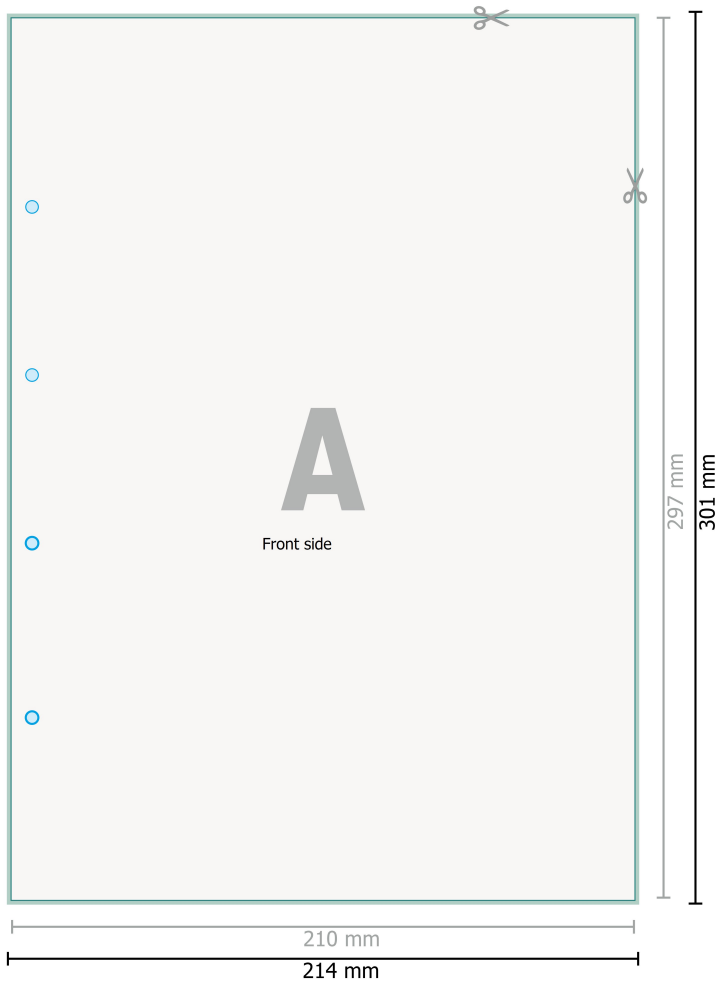

Letterheads, A4, printed on one side

no fold

● Optional drilled holes

Dataformat (incl. 2 mm bleed):

21,4 x 30,1 cm

bleed:

2 mm

Trimmed size:

21 x 29,7 cm

Safety margin:

4 mm

Maintaining space between the text/information and the edge of the trimmed format prevents undesirable cuts.

Explanation of symbols

 Bleed

 Reading direction

 Trimmed size

 Data format

 We will cut/perforate your product here

Please note:

Allow for trim allowance and safety margin according to instructions.

Arrange background graphics, images or graphics up to the edge of the data format.

Tolerances may occur during production due to cutting, punching and folding processes.

Printing data: Instructions and templates can be found under the menu item *Printing data* at www.onlineprinters.ie