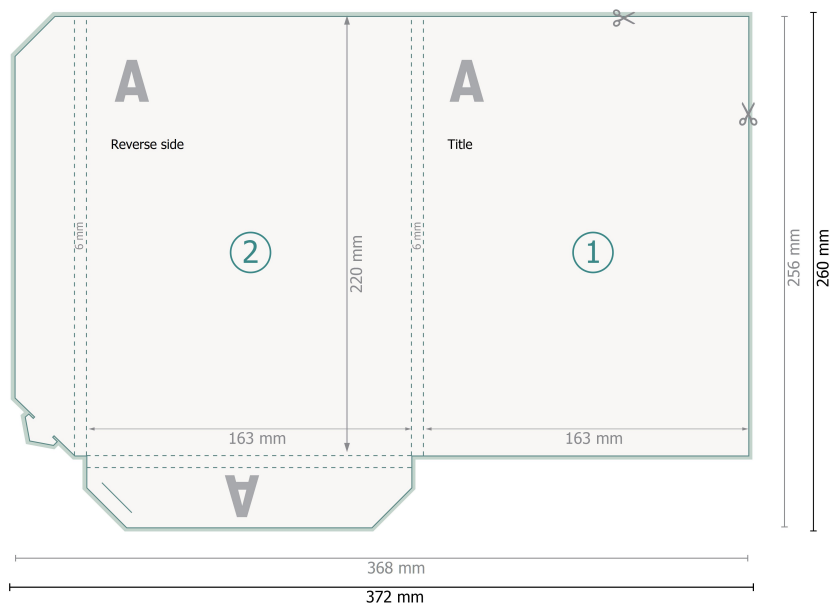

Folders with flaps, A5

#31 two tuck flaps with capacity

Dataformat (incl. 2 mm bleed):

37,2 x 26 cm

Trimmed size:

36,8 x 25,6 cm

Trimmed size (closed):

16,3 x 22 cm

bleed:

2 mm

Safety margin:

4 mm

Maintaining space between the text/information and the edge of the trimmed format prevents undesirable cuts.

Explanation of symbols

-  Bleed
-  Reading direction
-  Trimmed size
-  Data format
-  We will cut/perforate your product here
-  Creasing/Folding

Please note:

Allow for trim allowance and safety margin according to instructions.

Arrange background graphics, images or graphics up to the edge of the data format.

Tolerances may occur during production due to cutting, punching and folding processes.